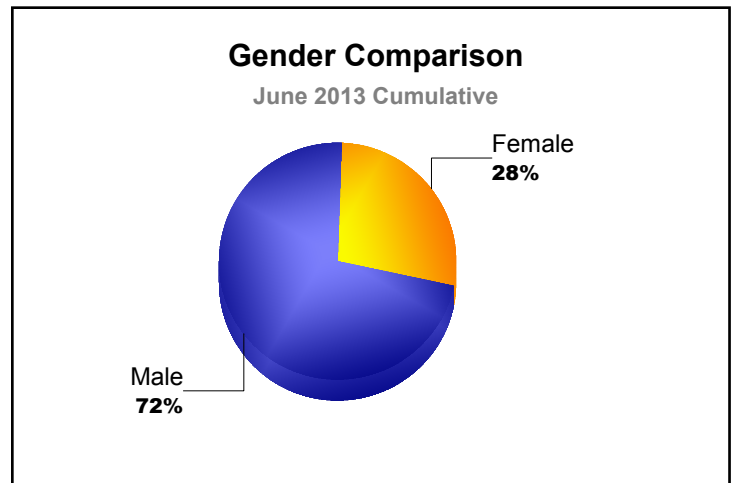

Year	New Clubs	Dropped Clubs	Gain/Loss Clubs	New Members	Charter Members	Reinstate Members	Transfer Members	Total Member Added	Total Members Dropped	Gain/Loss Members
2008-2009	0	0	0	118	0	5	13	136	-122	14
2009-2010	0	0	0	90	0	8	20	118	-132	-14
2010-2011	0	0	0	111	0	3	11	125	-115	10
2011-2012	0	0	0	89	0	10	15	114	-130	-16
2012-2013	0	0	0	93	0	4	17	114	-153	-39
Average	0	0	0	100	0	6	15	121	-130	-9