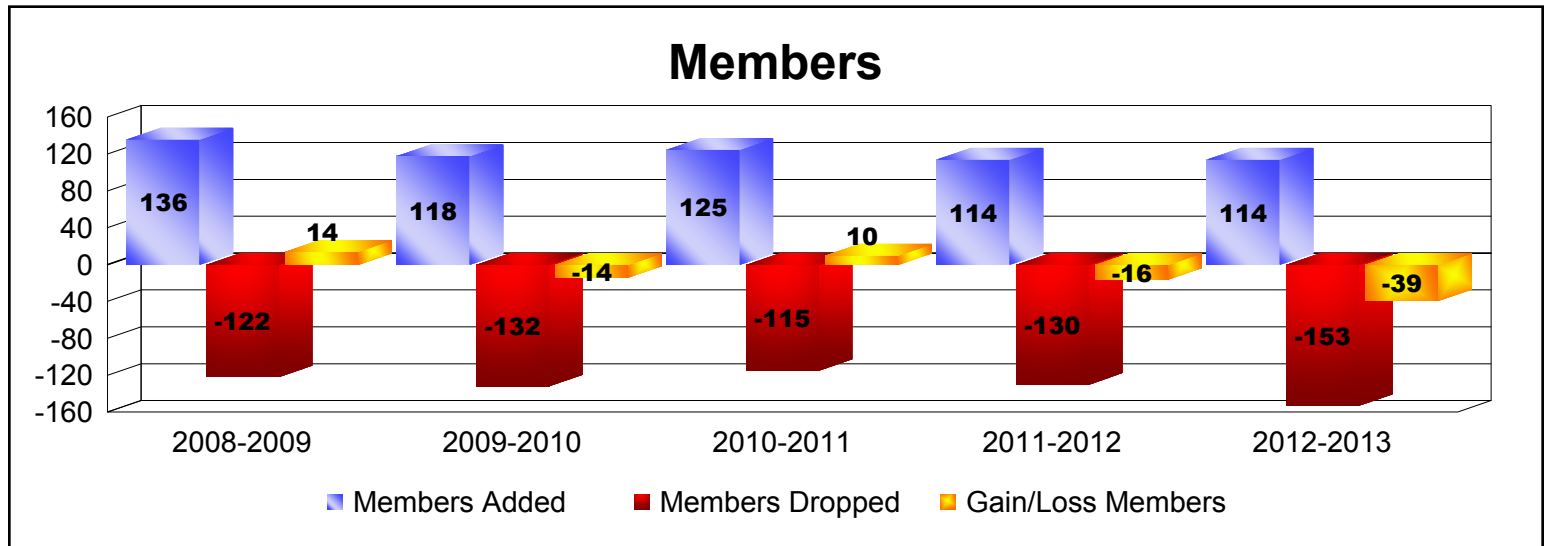

Year	New Clubs	Dropped Clubs	Gain/Loss Clubs	New Members	Charter Members	Reinstate Members	Transfer Members	Total Member Added	Total Members Dropped	Gain/Loss Members
2008-2009	0	0	0	118	0	5	13	136	-122	14
2009-2010	0	0	0	90	0	8	20	118	-132	-14
2010-2011	0	0	0	111	0	3	11	125	-115	10
2011-2012	0	0	0	89	0	10	15	114	-130	-16
2012-2013	0	0	0	93	0	4	17	114	-153	-39
Average	0	0	0	100	0	6	15	121	-130	-9

Year	New Clubs	Dropped Clubs	Gain/Loss Clubs	New Members	Charter Members	Reinstate Members	Transfer Members	Total Member Added	Total Members Dropped	Gain/Loss Members
2008-2009	0	0	0	15	0	3	3	21	-26	-5
2009-2010	0	0	0	20	0	2	1	23	-31	-8
2010-2011	0	0	0	34	0	1	1	36	-28	8
2011-2012	0	0	0	17	0	3	2	22	-32	-10
2012-2013	0	0	0	22	0	0	4	26	-26	0
Average	0	0	0	22	0	2	2	26	-29	-3