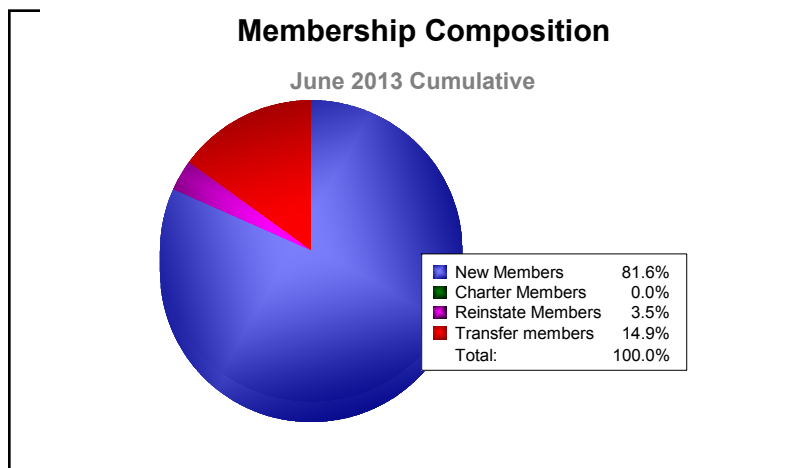

Year	New Clubs	Dropped Clubs	Gain/Loss Clubs	New Members	Charter Members	Reinstate Members	Transfer Members	Total Member Added	Total Members Dropped	Gain/Loss Members
2008-2009	0	0	0	118	0	5	13	136	-122	14
2009-2010	0	0	0	90	0	8	20	118	-132	-14
2010-2011	0	0	0	111	0	3	11	125	-115	10
2011-2012	0	0	0	89	0	10	15	114	-130	-16
2012-2013	0	0	0	93	0	4	17	114	-153	-39
Average	0	0	0	100	0	6	15	121	-130	-9

Year	New Clubs	Dropped Clubs	Gain/Loss Clubs	New Members	Charter Members	Reinstate Members	Transfer Members	Total Member Added	Total Members Dropped	Gain/Loss Members
2008-2009	0	0	0	15	0	3	3	21	-26	-5
2009-2010	0	0	0	20	0	2	1	23	-31	-8
2010-2011	0	0	0	34	0	1	1	36	-28	8
2011-2012	0	0	0	17	0	3	2	22	-32	-10
2012-2013	0	0	0	22	0	0	4	26	-26	0
Average	0	0	0	22	0	2	2	26	-29	-3