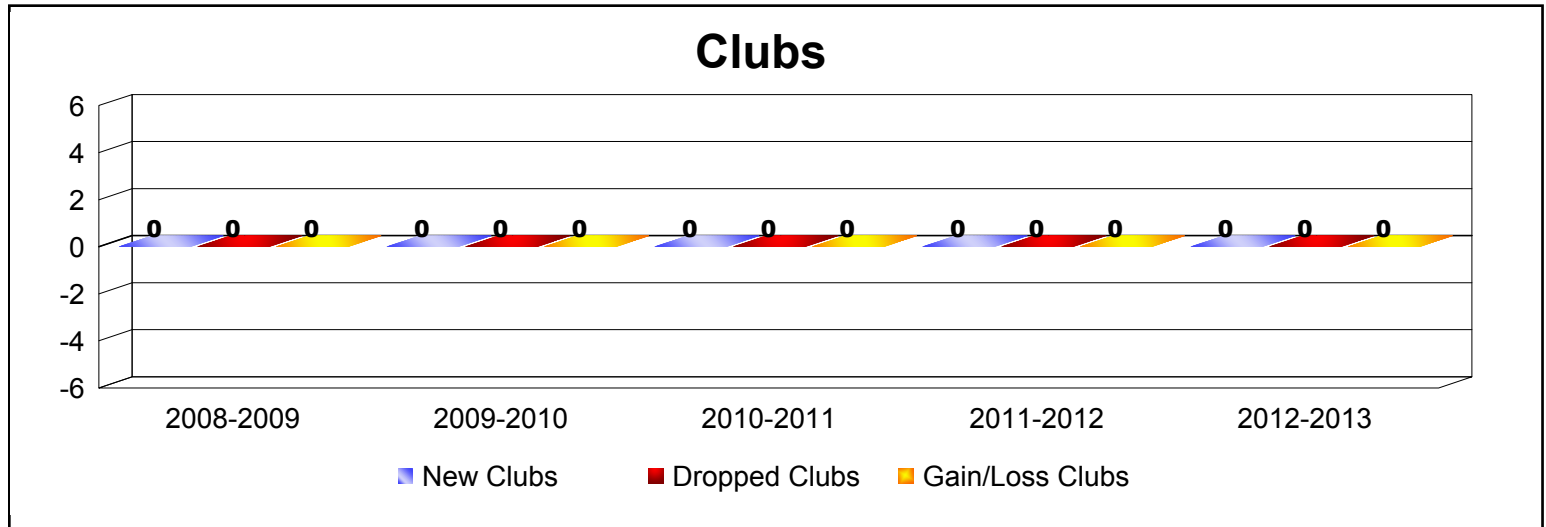

Year	New Clubs	Dropped Clubs	Gain/Loss Clubs	New Members	Charter Members	Reinstate Members	Transfer Members	Total Member Added	Total Members Dropped	Gain/Loss Members
2008-2009	0	0	0	118	0	5	13	136	-122	14
2009-2010	0	0	0	90	0	8	20	118	-132	-14
2010-2011	0	0	0	111	0	3	11	125	-115	10
2011-2012	0	0	0	89	0	10	15	114	-130	-16
2012-2013	0	0	0	93	0	4	17	114	-153	-39
Average	0	0	0	100	0	6	15	121	-130	-9

Year	New Clubs	Dropped Clubs	Gain/Loss Clubs	New Members	Charter Members	Reinstate Members	Transfer Members	Total Member Added	Total Members Dropped	Gain/Loss Members
2008-2009	0	0	0	15	0	3	3	21	-26	-5
2009-2010	0	0	0	20	0	2	1	23	-31	-8
2010-2011	0	0	0	34	0	1	1	36	-28	8
2011-2012	0	0	0	17	0	3	2	22	-32	-10
2012-2013	0	0	0	22	0	0	4	26	-26	0
Average	0	0	0	22	0	2	2	26	-29	-3